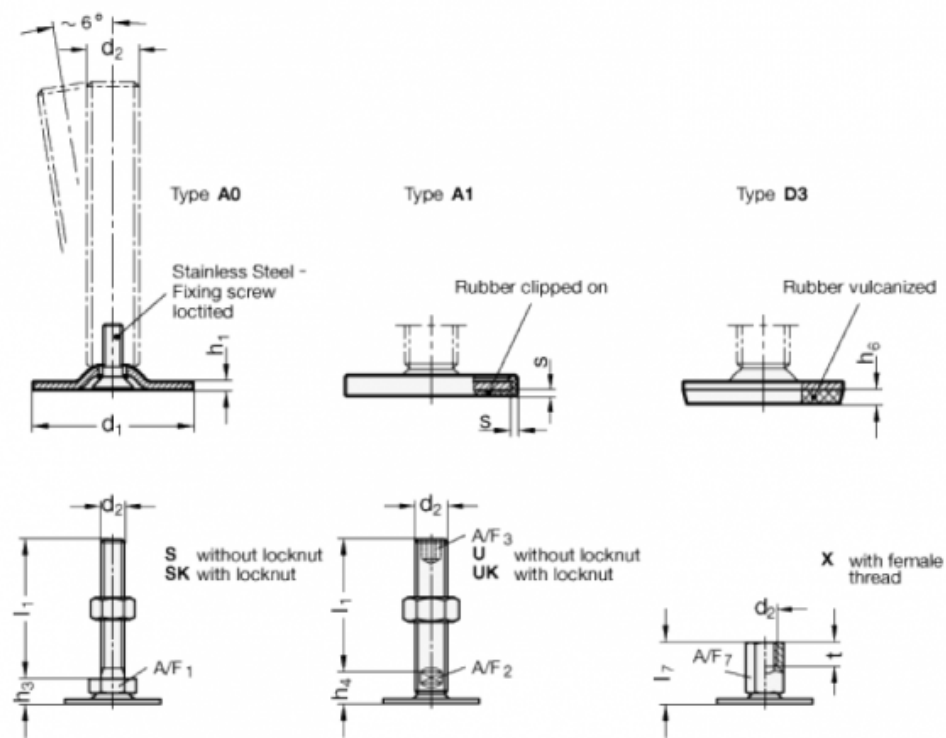

Data Sheet

Article number: 204060M863A1SK

Description: E+G levelling foot
GN 40-60-M8-63-A1-SK

Note: SK With nut, External hexagon at the bottom

Measures

A/F1	= 17
d1	= 60
d2	= M8
h1	= 2.5
h3	= 11
h6	=
l1	= 63
s	= 1.5